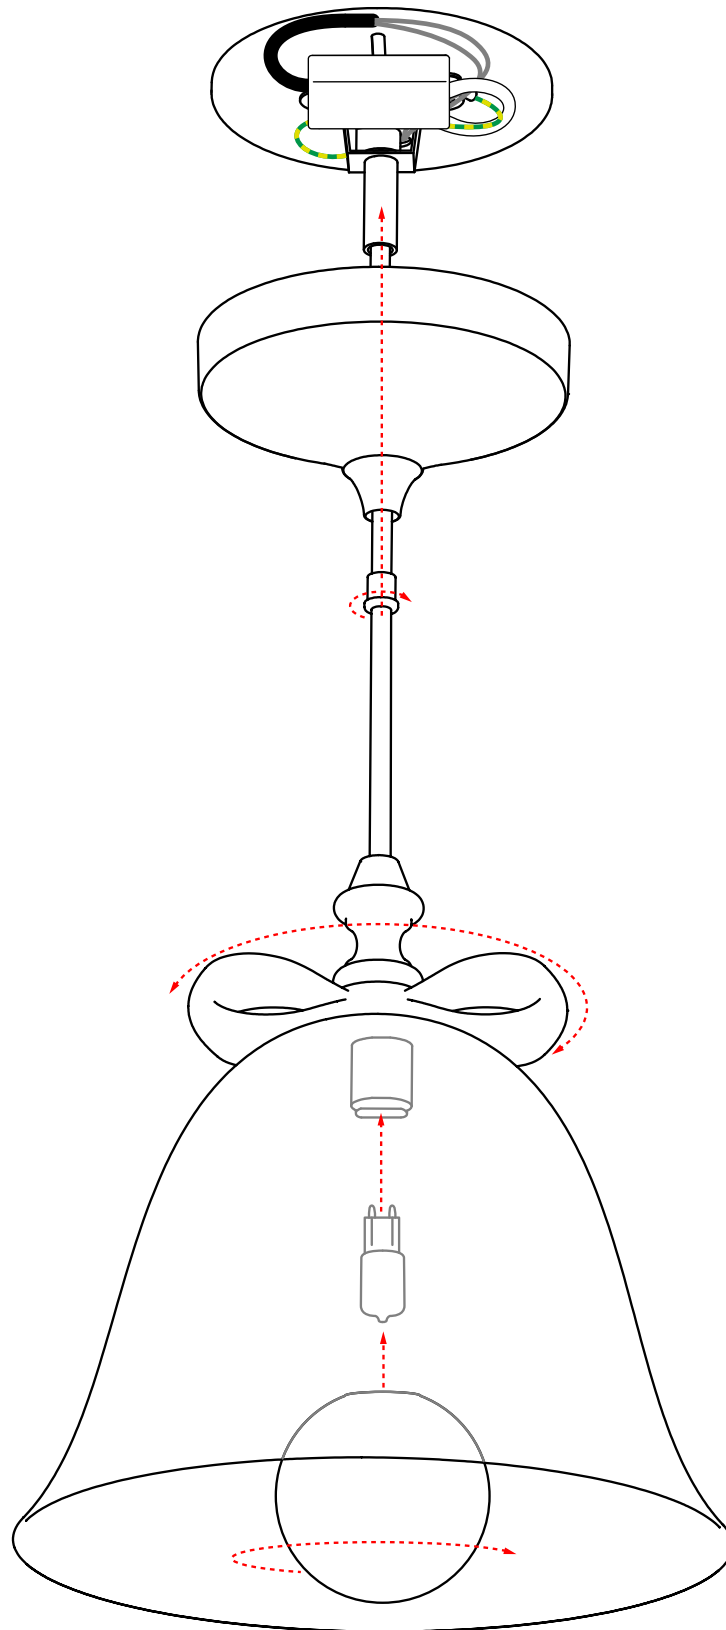

## BELL LAMP SMALL

REFER TO SAFETY INSTRUCTIONS FOR GENERAL INFORMATION

1

2

INPUT: 240V AC

INPUT: 110V AC

visit [www.moooi.com](http://www.moooi.com) for more information about the collection

## BELL LAMP SMALL

REFER TO SAFETY INSTRUCTIONS FOR GENERAL INFORMATION

3

visit [www.moooi.com](http://www.moooi.com) for more information about the collection