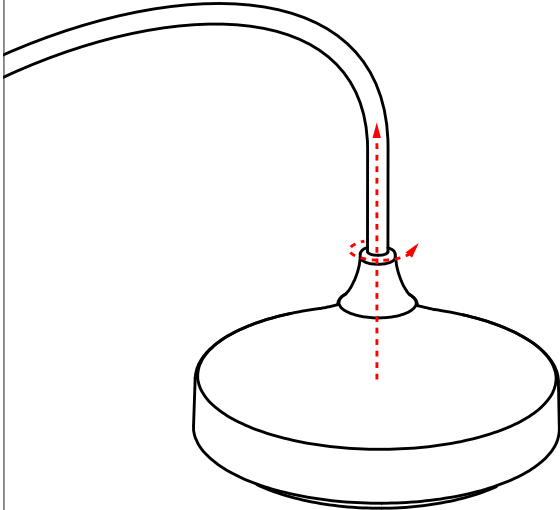

## BELL LAMP SMALL

REFER TO SAFETY INSTRUCTIONS FOR GENERAL INFORMATION

1

2

INPUT: 240V AC

INPUT: 110V AC

visit [www.moooi.com](http://www.moooi.com) for more information about the collection