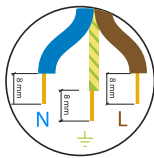

## BELL LAMP SMALL

REFER TO SAFETY INSTRUCTIONS FOR GENERAL INFORMATION

1

2

INPUT: 240V AC

INPUT: 110V AC

visit [www.moooi.com](http://www.moooi.com) for more information about the collection