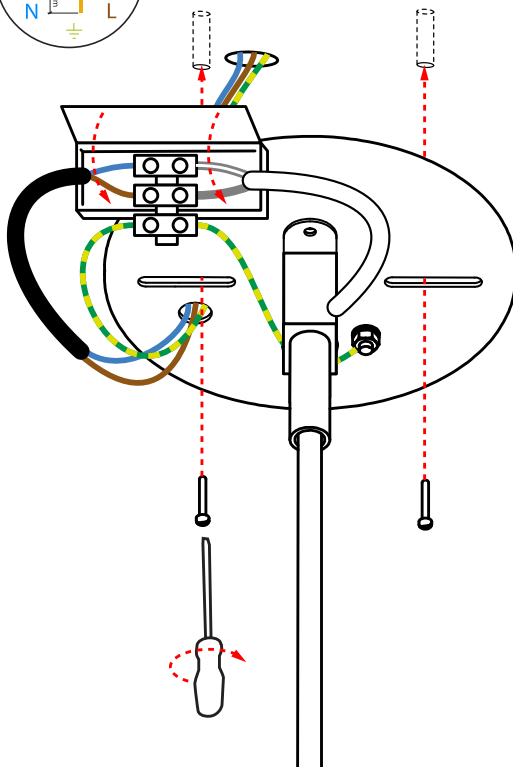

## BELL LAMP SMALL

REFER TO SAFETY INSTRUCTIONS FOR GENERAL INFORMATION

1

2

INPUT: 240V AC

INPUT: 110V AC

visit [www.moooi.com](http://www.moooi.com) for more information about the collection

## BELL LAMP SMALL

REFER TO SAFETY INSTRUCTIONS FOR GENERAL INFORMATION

3

visit [www.moooi.com](http://www.moooi.com) for more information about the collection