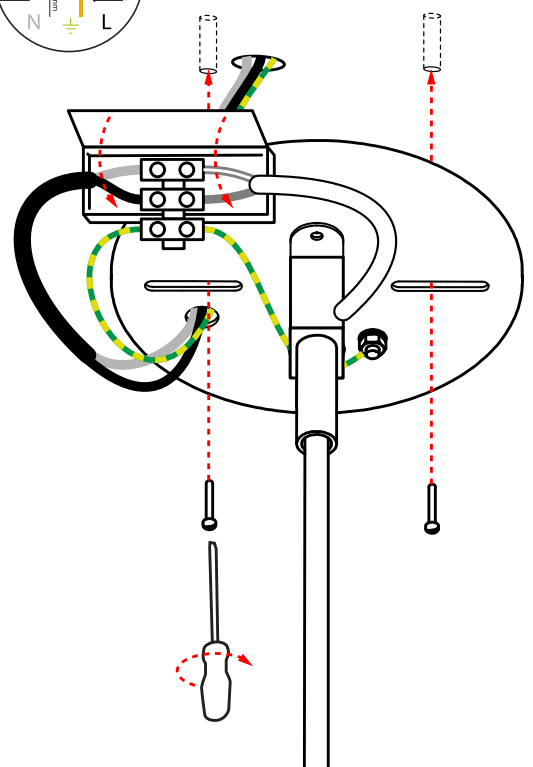

## BELL LAMP SMALL

REFER TO SAFETY INSTRUCTIONS FOR GENERAL INFORMATION

1

2

INPUT: 240V AC

INPUT: 110V AC

visit [www.moooi.com](http://www.moooi.com) for more information about the collection