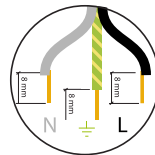

## BELL LAMP SMALL

REFER TO SAFETY INSTRUCTIONS FOR GENERAL INFORMATION

1

2

INPUT: 240V AC

INPUT: 110V AC

visit [www.moooi.com](http://www.moooi.com) for more information about the collection